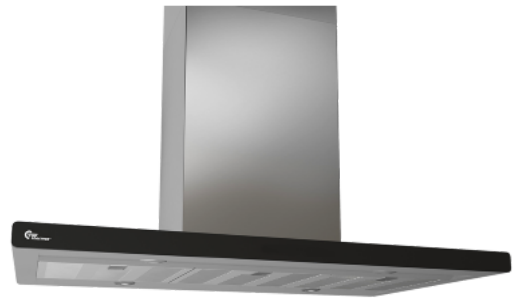

## Lyon 900 mm Stainless/Black With motor

Item number: 528.23.1298.2

€ 2.555,44

EAN: 5703347530449

A++

Lyon 90 cm Free-hanging in stainless steel with motor is a classic hood with a large suction surface, efficient and energy-friendly ECO motor, as well as a simple and user-friendly glass touch panel

**Model Lyon** is a classic rectangular hood with clean and tight lines and rounded corners. The large filter surface ensures efficient and uniform suction. The proximity of the filter surface to the hob ensures efficient absorption. The depth of 520 mm provides plenty of space around the hob. [Thermex «All Possibilities» solution](#) means that it can be adapted to all homes and all types of exhaust and ventilation systems, including [Thermex Plasmex®](#).

### Specifications

Minimum airflow [m <sup>3</sup> /h]	220
Minimum-Soundpower [dB(A)]	46
Maximum-airflow [m <sup>3</sup> /h]	525
Maximum-Soundpower [dB(A)]	63
Airflow with boost [m <sup>3</sup> /h]	740
Soundpower boost [dB(A)]	68
Energy consumption [W]	166
Control	Remote control
Material	Stainless steel and Black glass